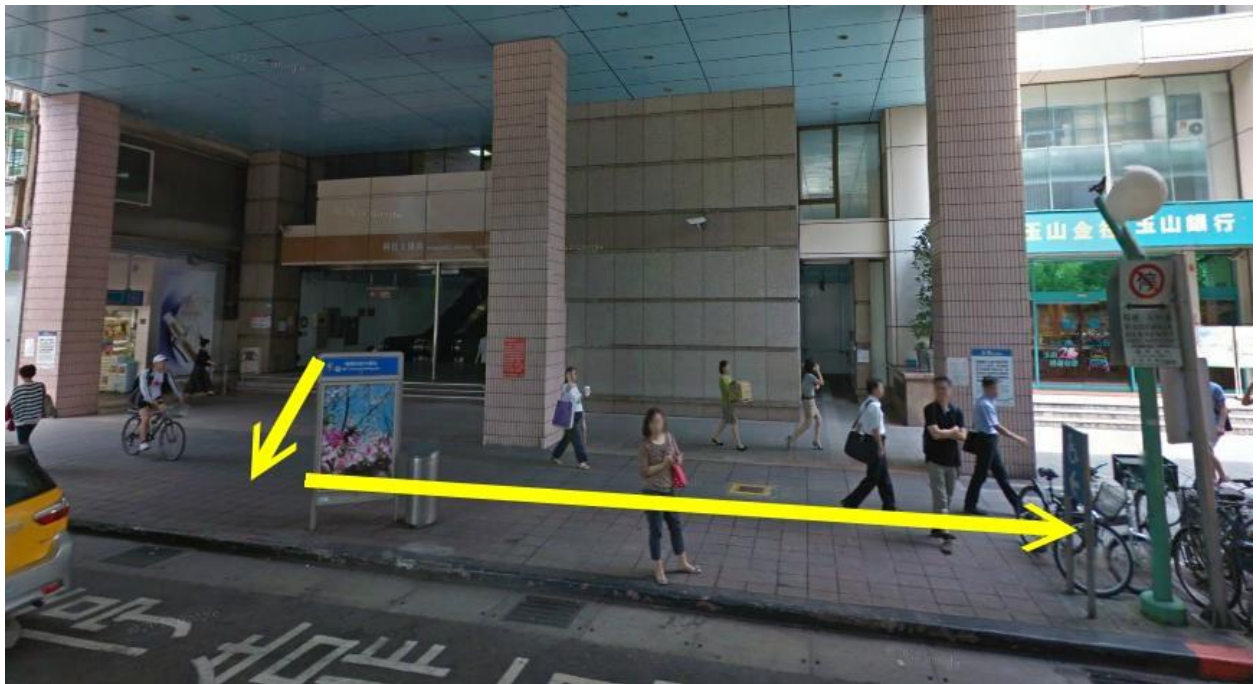

MRT routes:

- a. Technology Building Station (Wenhu Line): Take the left exit of the station and walk along Fuxing South Road to the intersection with Xinhai Road. Cross the road and you will arrive at the NTU North Gate. The College of Social Sciences building is on the right-hand side and the walking distance is about 10 minutes.
- b. Gongguan Station (Xindian Line): Walk into the NTU campus along Roosevelt Road from Gongguan Station, then walk straight along Yehliao Road towards the College of Social Sciences building. The walking distance is about 30 minutes.

Please take the MRT Wenhui Line to the Technology Building Station, and after exiting the station, turn left and continue straight.

Pass by d McDonald's, and continue walking straight ahead.

Continue straight until you reach an intersection. Cross the road and continue walking straight ahead.

Continue walking straight ahead to the end, and the building of the College of Social Sciences at National Taiwan University will be diagonally across from you.