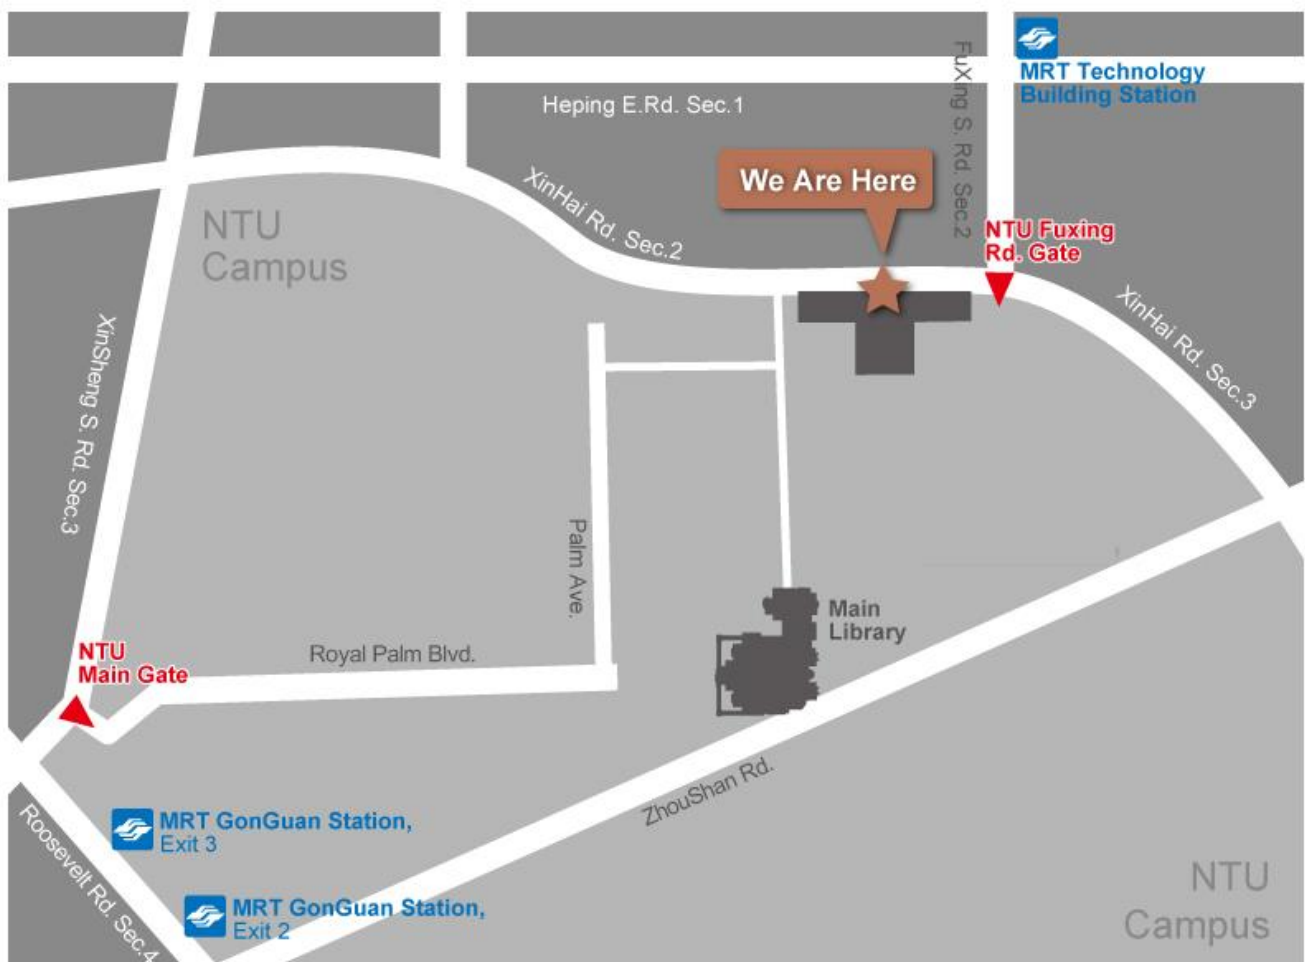

MRT routes:

- a. Technology Building Station (Wenhu Line): Take the left exit of the station and walk along Fuxing South Road to the intersection with Xinhai Road. Cross the road and you will arrive at the NTU North Gate. The College of Social Sciences building is on the right-hand side and the walking distance is about 10 minutes.
- b. Gongguan Station (Xindian Line): Walk into the NTU campus along Roosevelt Road from Gongguan Station, then walk straight along Yehliao Road towards the College of Social Sciences building. The walking distance is about 30 minutes.

Please take the MRT Wenhui Line to the Technology Building Station, and after exiting the station, turn left and continue straight.

Pass by d McDonald's, and continue walking straight ahead.

Continue straight until you reach an intersection. Cross the road and continue walking straight ahead.

Continue walking straight ahead to the end, and the building of the College of Social Sciences at National Taiwan University will be diagonally across from you.