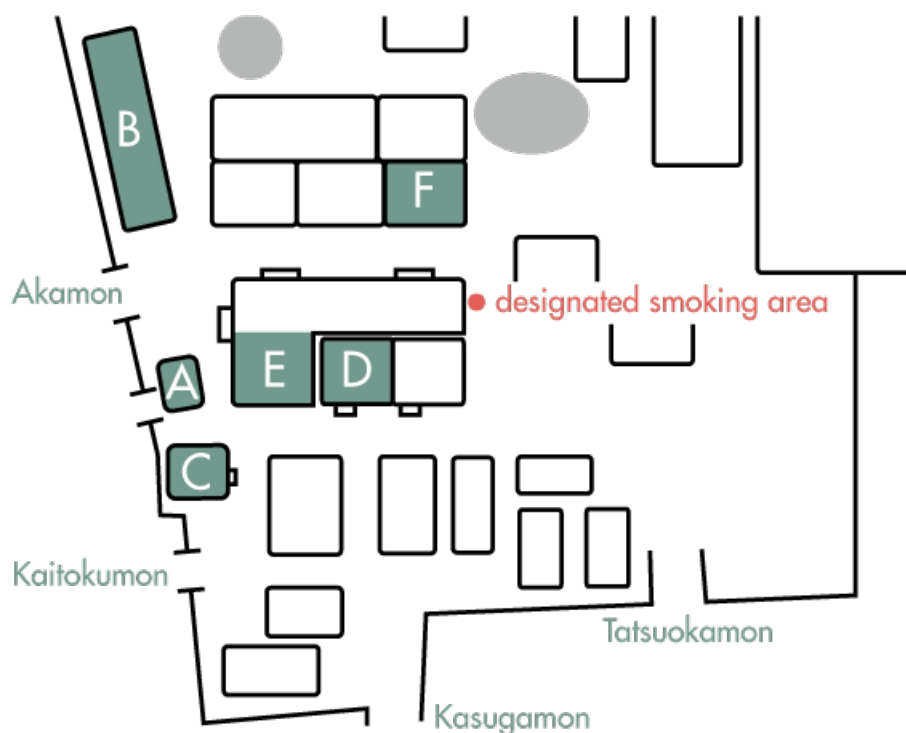

Venues

The conference will be held across six venues on the campus of The University of Tokyo.

Keynote speeches and cocktail reception:

A. Ito International Research Center

Speeches by the invited speakers:

A. Ito International Research Center and B. Fukutake Hall

Each parallel session:

B. Fukutake Hall, C. Kojima Hall, D. International Academic Research Building, E. Akamon General Research Building and F. Institute of Social Science

Smoking, including electronic cigarettes and personal vaporizers, is prohibited at the University of Tokyo campus, except for the designated smoking area marked on the map.

- A** Ito International Research Center
- B** Fukutake Hall
- C** Kojima Hall
- D** International Academic Research Building
- E** Akamon General Research Building
- F** Institute of Social Science